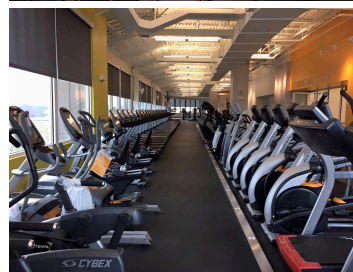

THE FITNESS EQUATION

ONE LOUDOUN

GW Students, Faculty & Staff!
Special Corporate Memberships!
***\$42/Month!** (student & faculty/staff options)
***50% OFF Initiation Fee!**
(with valid GW Student or Faculty/Staff id)

Call or Email Today To Reserve
Your FREE VIP Guest Pass

Contact Jason, VP Business
Development, for Details
JasonK@thefitnessequation.com

TFE FEATURES:

- 41,000 Sq Ft, 2-Story Fitness Facility!
- State-of-the-art strength and cardio equipment!
- Yoga, Pilates, Spinning, Barre, Les Mills suite, Zumba and more in our 3 luxury Group Ex Studios!
- Turf-floored functional training area!
- Rock Climbing and NBA sized Basketball Court!
- Full-Service Day Spa and lavish dressing rooms!
- Kid's gym featuring TFE-exclusive Super Kidz Ninja Warrior course!